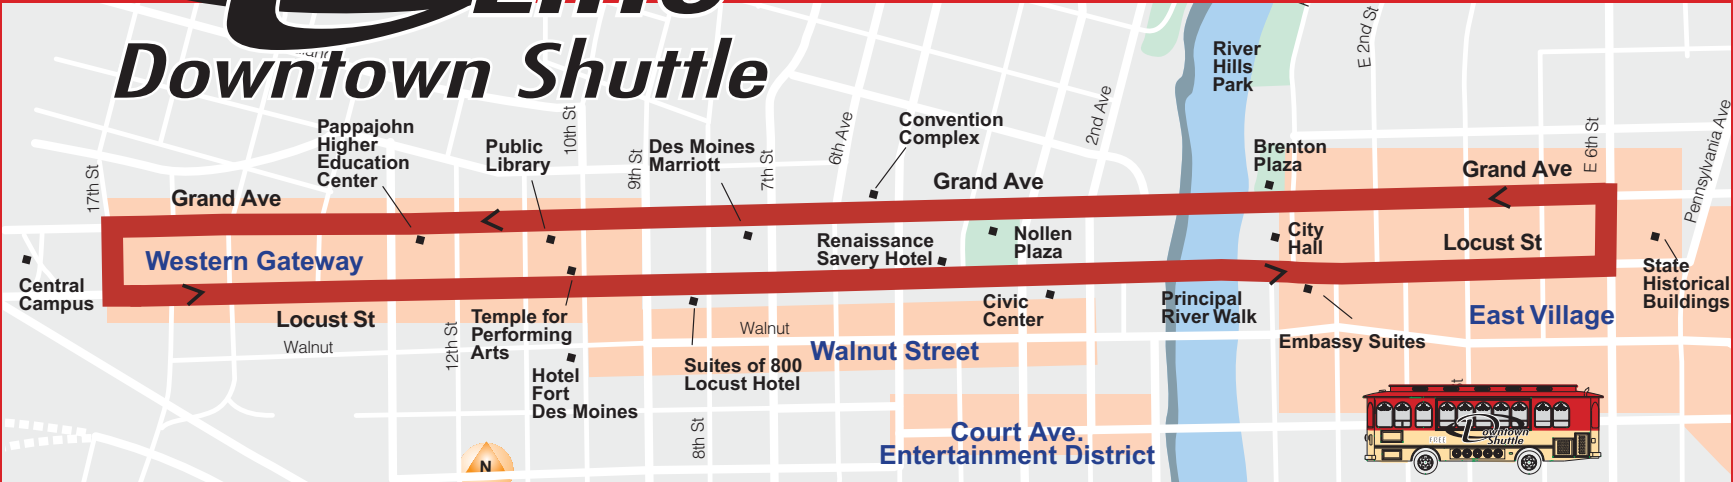

FREE

Monday- Friday
7:00 a.m. - 6:00 p.m.
Shuttle runs every 10 minutes.

Downtown Shuttle

Shuttle funding provided by: Operation Downtown and DART.

For additional information, please contact DART, 515-283-8100 or dart@ridedart.com